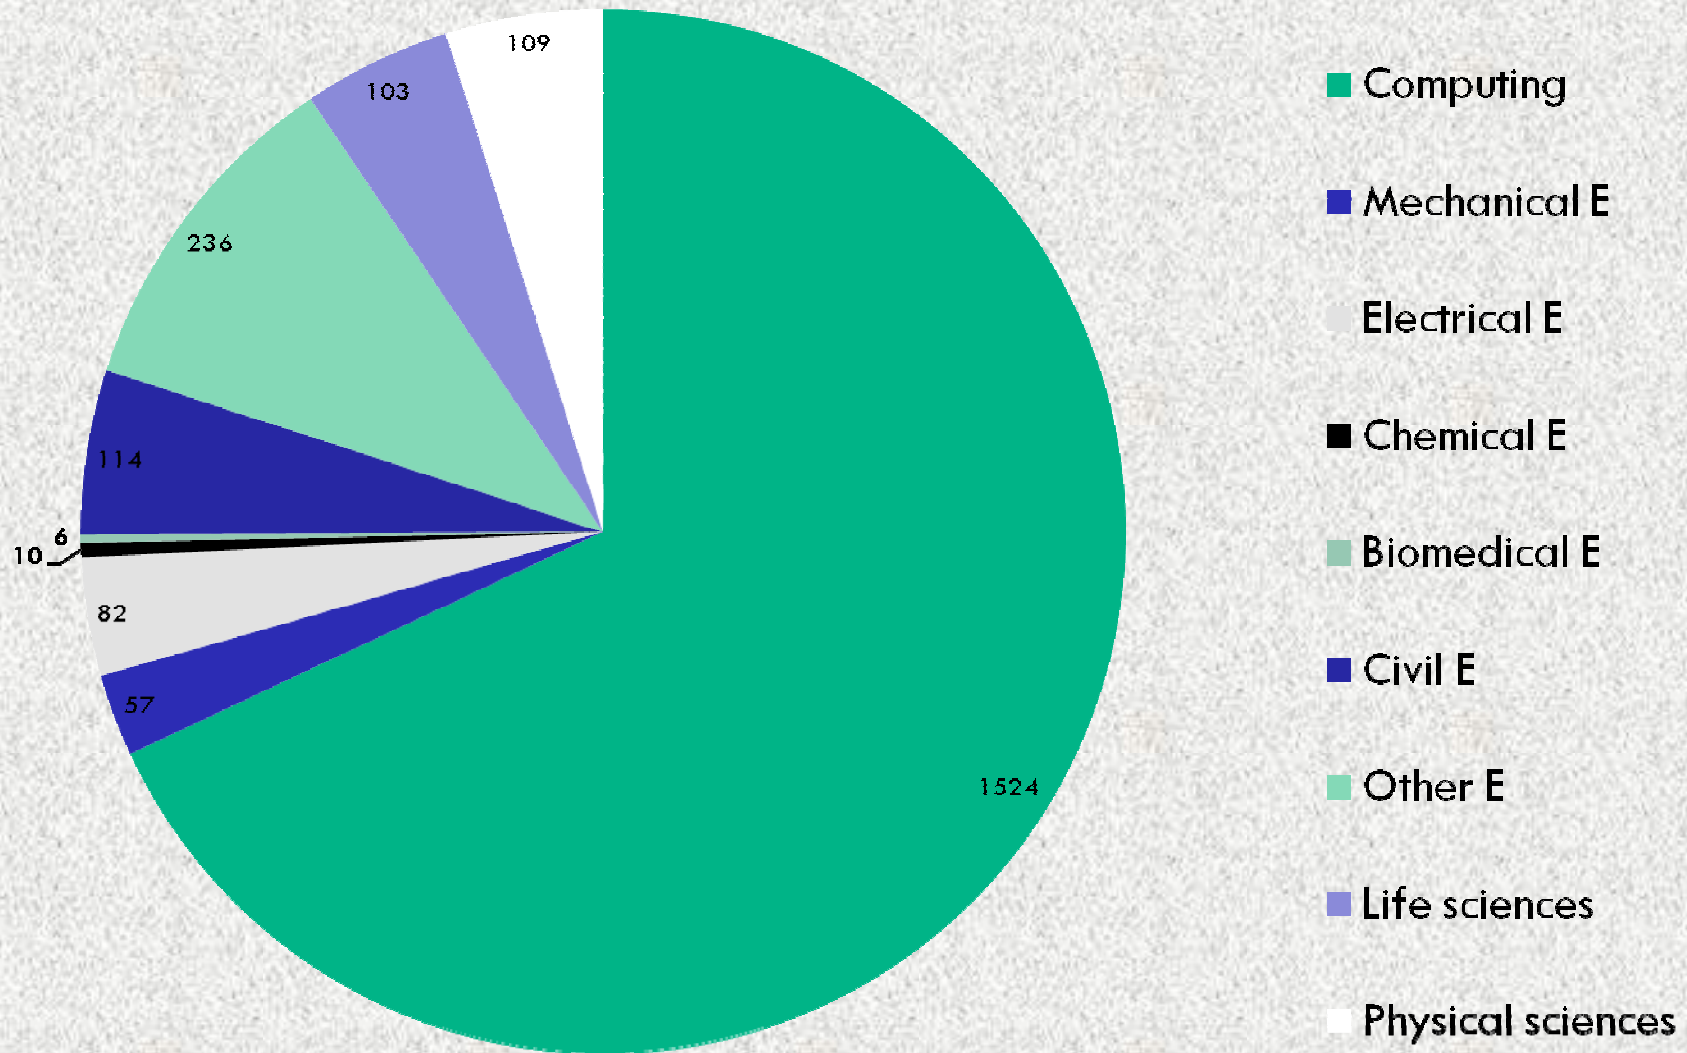

The Job Market in Computing— Predictions for 2006-2016 from the Bureau of Labor Statistics

Fastest Growing Occupations 2006-2016

Employment code and title	Employment (1000s)		Change, 2006-2016	
	2006	2016	Number	Percent
15-1081 Network systems and data communications analysts	262	402	140	53.4
15-1031 Computer software engineers, applications	507	733	226	44.6
13-2052 Personal financial advisors	176	248	72	41.0
21-1011 Substance abuse and behavioral disorder counselors	83	112	29	34.3
13-2051 Financial analysts	221	295	75	33.8
19-4092 Forensic science technicians	13	17	4	30.7
15-1051 Computer systems analysts	504	650	146	29.0
15-1061 Database administrators	119	154	34	28.6
15-1032 Computer software engineers, systems	350	449	99	28.2

New "Professional (BS/BA required)" Jobs (numbers in 1000s)

All Jobs in Science, Technology, Engineering, and Mathematics (numbers in 1000s)

Jobs in CEC Degree Programs

Overall Employment Projections 2006-2016 (numbers in 1000s)