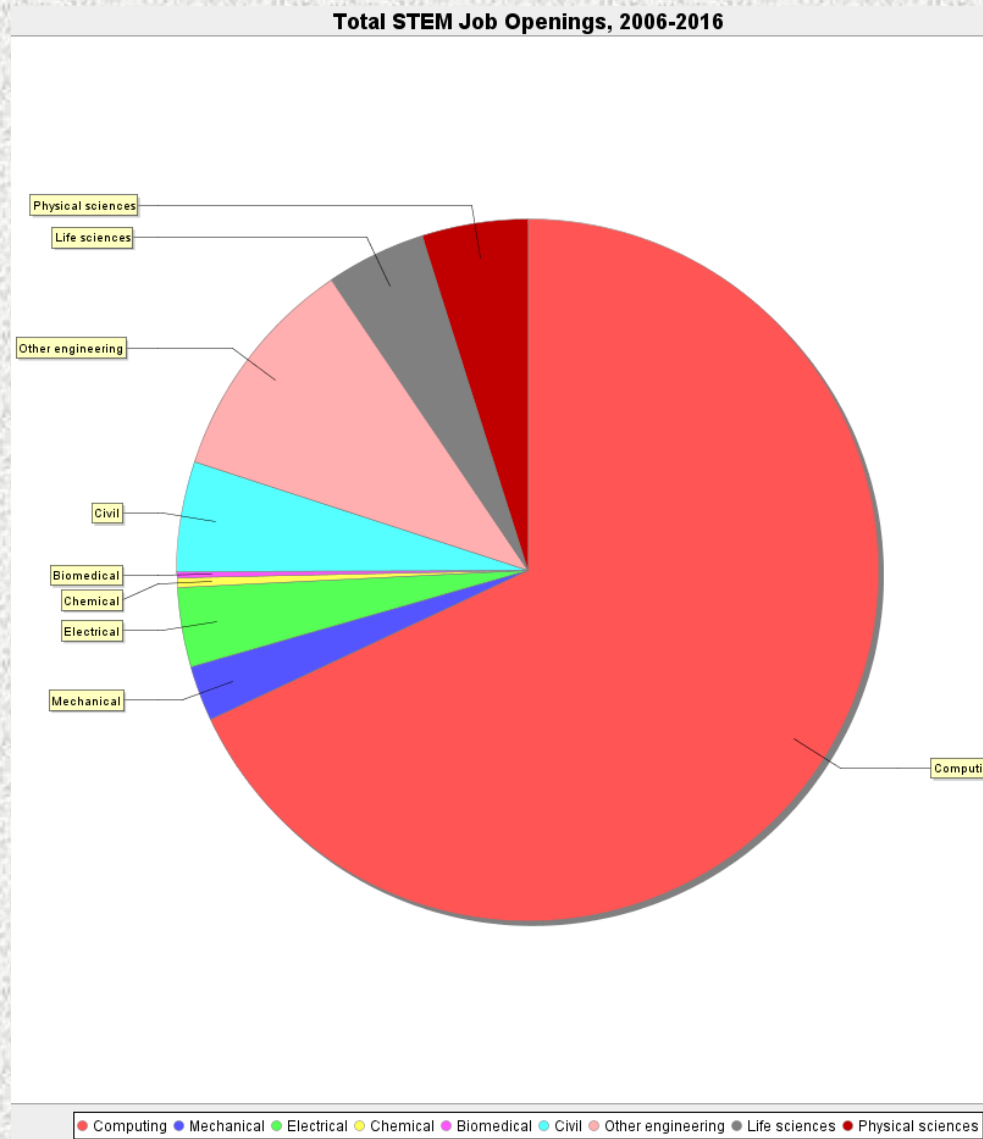

Employment code and title	Employment		Change, 2006-2016		Total openings 2006-2016
	2006	2016	Number	Percent	
15-1000 Computer specialists (total)	3200	4006	807	25.2	1524
15-1011 Computer and information scientists, research	25	31	5	21.5	12
15-1021 Computer programmers	435	417	-18	-4.1	91
15-1031 Computer software engineers, applications	507	733	226	44.6	300
15-1032 Computer software engineers, systems	350	449	99	28.2	150
15-1041 Computer support specialists	552	624	71	12.9	242
15-1051 Computer systems analysts	504	650	146	29.0	280
15-1061 Database administrators	119	154	34	28.6	47
15-1071 Network and computer systems administrators	309	393	83	26.9	154
15-1081 Network systems and data communications analysts	262	402	140	53.4	193
15-1099 Computer specialists, all other	136	157	21	15.1	57
17-2000 Engineers	1512	1671	160	10.6	505
19-1000 Life scientists	258	292	33	12.8	103
19-2000 Physical scientists	267	309	42	15.7	109

Supply and Demand—New Degrees vs. Job Openings

(numbers in 1000s)

www.cse.sc.edu

info@cse.sc.edu

**Department of Computer Science and
Engineering
University of South Carolina
Columbia, South Carolina 29208
803.777.2880**

New Jobs in Science, Technology, Engineering, and Mathematics

New STEM Job Openings, 2006-2016

Total Openings in Science, Technology, Engineering, and Mathematics

Total Openings in CEC Degree Programs

Total CEC Job Openings, 2006-2016