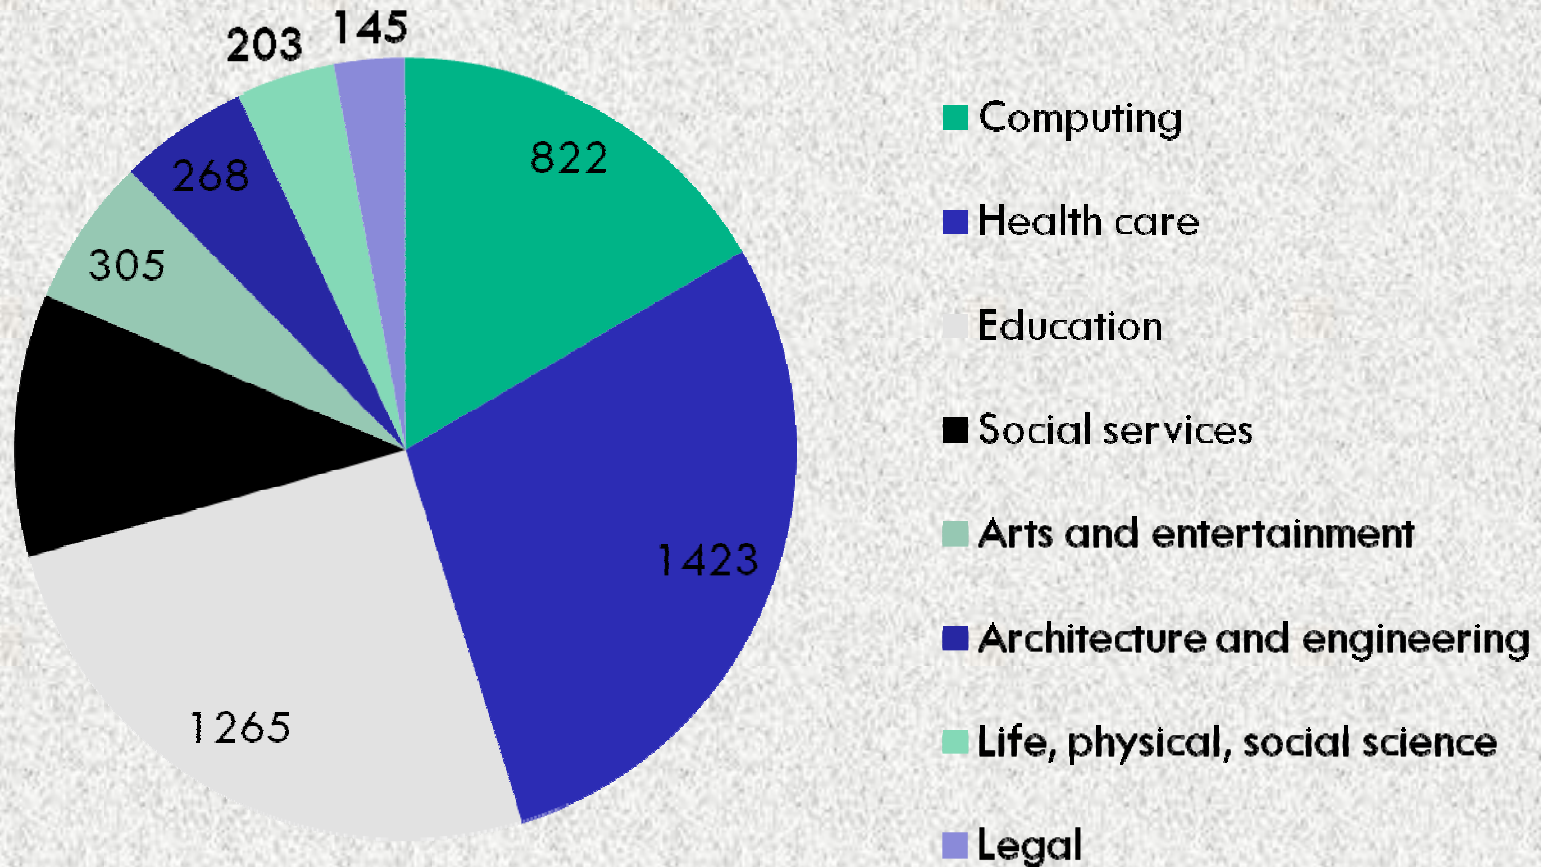

The Job Market in Computing— Predictions for 2006-2016 from the Bureau of Labor Statistics

Fastest Growing Occupations 2006-2016

Employment code and title	Employment (1000s)		Change, 2006-2016	
	2006	2016	Number	Percent
15-1081 Network systems and data communications analysts	262	402	140	53.4
15-1031 Computer software engineers, applications	507	733	226	44.6
13-2052 Personal financial advisors	176	248	72	41.0
21-1011 Substance abuse and behavioral disorder counselors	83	112	29	34.3
13-2051 Financial analysts	221	295	75	33.8
19-4092 Forensic science technicians	13	17	4	30.7
15-1051 Computer systems analysts	504	650	146	29.0
15-1061 Database administrators	119	154	34	28.6
15-1032 Computer software engineers, systems	350	449	99	28.2

New "Professional (BS/BA required)" Jobs (numbers in 1000s)

All Jobs in Science, Technology, Engineering, and Mathematics (numbers in 1000s)

Jobs in CEC Degree Programs

Overall Employment Projections 2006-2016 (numbers in 1000s)