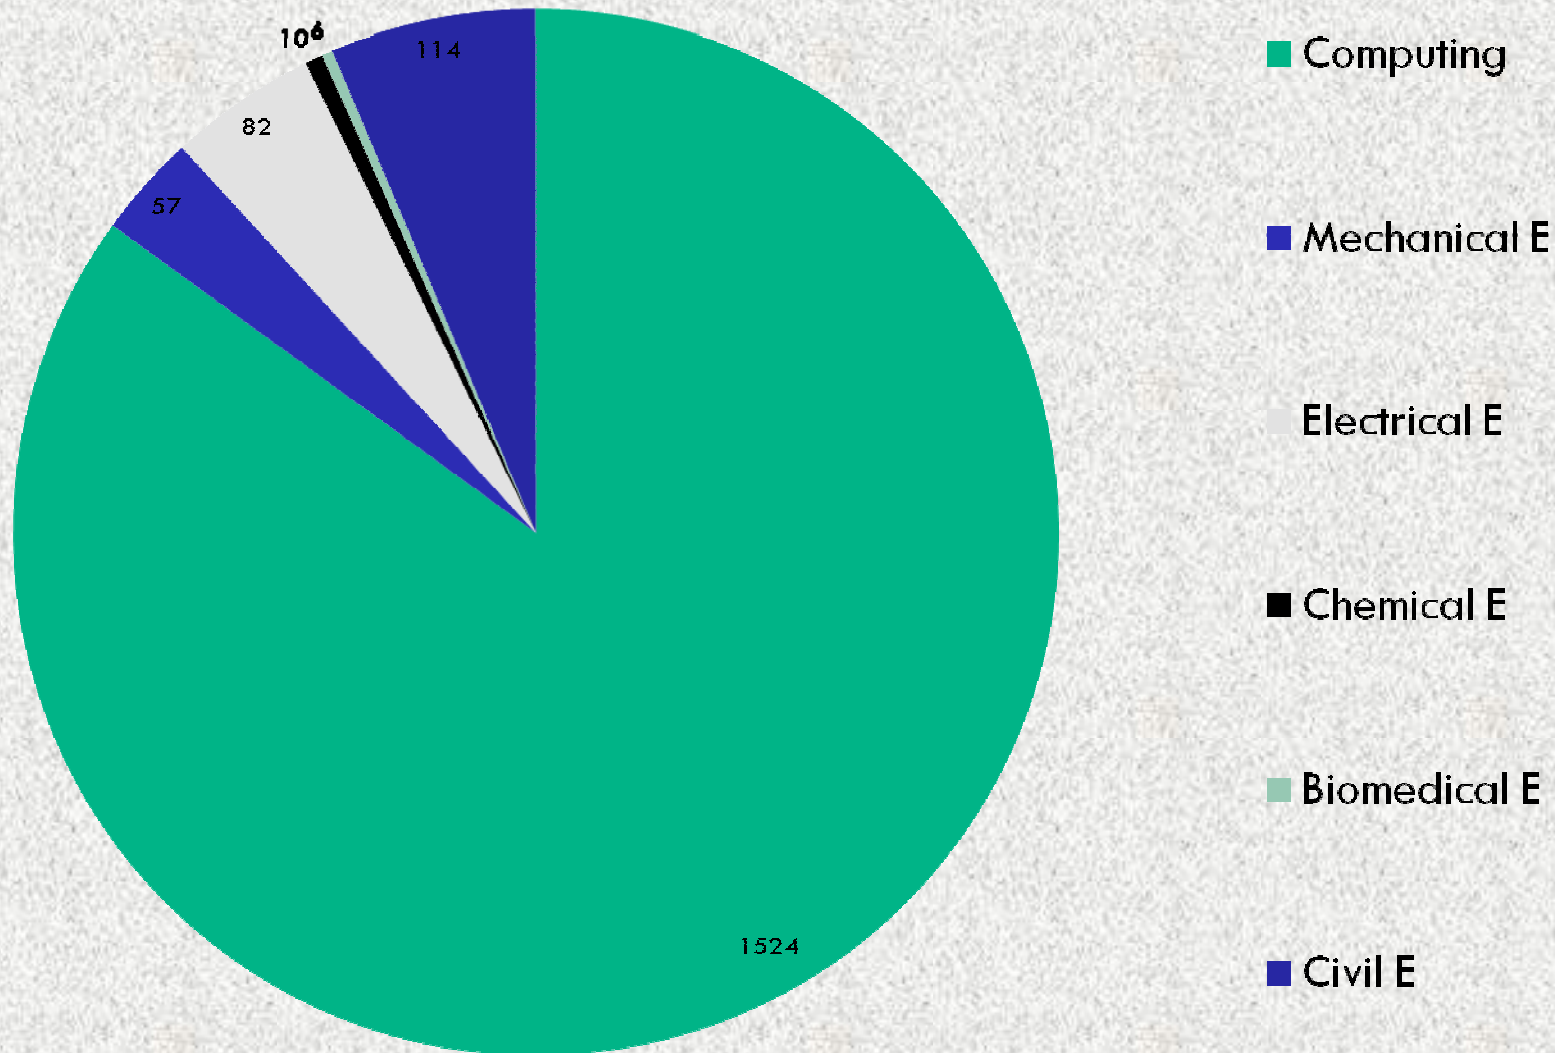

The Job Market in Computing— Predictions for 2006-2016 from the Bureau of Labor Statistics

Fastest Growing Occupations 2006-2016

Employment code and title	Employment (1000s)		Change, 2006-2016	
	2006	2016	Number	Percent
15-1081 Network systems and data communications analysts	262	402	140	53.4
15-1031 Computer software engineers, applications	507	733	226	44.6
13-2052 Personal financial advisors	176	248	72	41.0
21-1011 Substance abuse and behavioral disorder counselors	83	112	29	34.3
13-2051 Financial analysts	221	295	75	33.8
19-4092 Forensic science technicians	13	17	4	30.7
15-1051 Computer systems analysts	504	650	146	29.0
15-1061 Database administrators	119	154	34	28.6
15-1032 Computer software engineers, systems	350	449	99	28.2

New "Professional (BS/BA required)" Jobs (numbers in 1000s)

All Jobs in Science, Technology, Engineering, and Mathematics (numbers in 1000s)

Jobs in CEC Degree Programs

Overall Employment Projections 2006-2016 (numbers in 1000s)

Employment code and title	Employment		Change, 2006-2016		Total openings 2006-2016
	2006	2016	Number	Percent	
15-1000 Computer specialists (total)	3200	4006	807	25.2	1524
15-1011 Computer and information scientists, research	25	31	5	21.5	12
15-1021 Computer programmers	435	417	-18	-4.1	91
15-1031 Computer software engineers, applications	507	733	226	44.6	300
15-1032 Computer software engineers, systems	350	449	99	28.2	150
15-1041 Computer support specialists	552	624	71	12.9	242
15-1051 Computer systems analysts	504	650	146	29.0	280
15-1061 Database administrators	119	154	34	28.6	47
15-1071 Network and computer systems administrators	309	393	83	26.9	154
15-1081 Network systems and data communications analysts	262	402	140	53.4	193
15-1099 Computer specialists, all other	136	157	21	15.1	57
17-2000 Engineers	1512	1671	160	10.6	505
19-1000 Life scientists	258	292	33	12.8	103
19-2000 Physical scientists	267	309	42	15.7	109