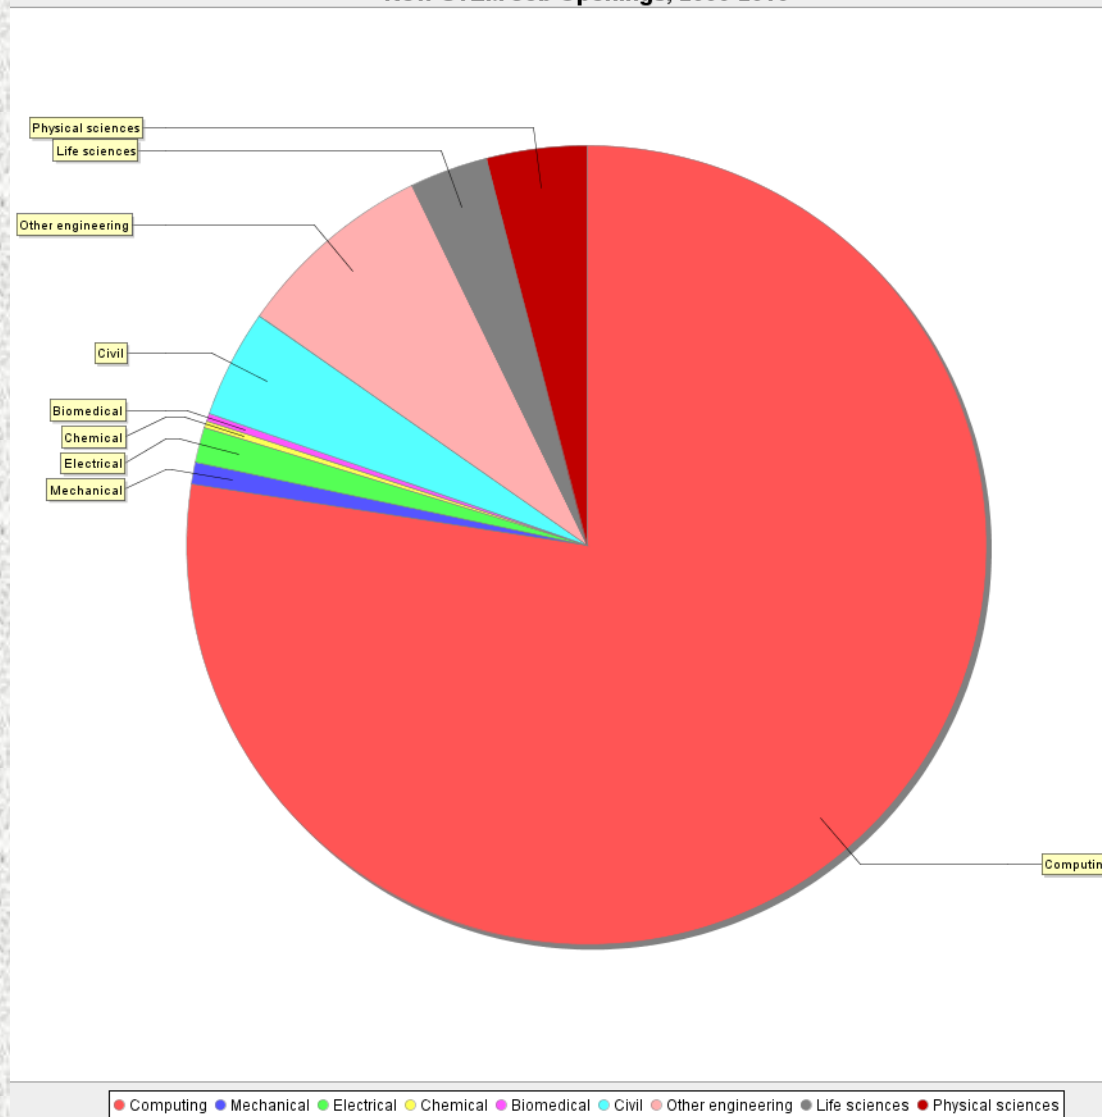

Employment code and title	Employment		Change, 2006-2016		Total openings 2006-2016
	2006	2016	Number	Percent	
15-1000 Computer specialists (total)	3200	4006	807	25.2	1524
15-1011 Computer and information scientists, research	25	31	5	21.5	12
15-1021 Computer programmers	435	417	-18	-4.1	91
15-1031 Computer software engineers, applications	507	733	226	44.6	300
15-1032 Computer software engineers, systems	350	449	99	28.2	150
15-1041 Computer support specialists	552	624	71	12.9	242
15-1051 Computer systems analysts	504	650	146	29.0	280
15-1061 Database administrators	119	154	34	28.6	47
15-1071 Network and computer systems administrators	309	393	83	26.9	154
15-1081 Network systems and data communications analysts	262	402	140	53.4	193
15-1099 Computer specialists, all other	136	157	21	15.1	57
17-2000 Engineers	1512	1671	160	10.6	505
19-1000 Life scientists	258	292	33	12.8	103
19-2000 Physical scientists	267	309	42	15.7	109

Supply and Demand—New Degrees vs. Job Openings

(numbers in 1000s)

www.cse.sc.edu

info@cse.sc.edu

**Department of Computer Science and
Engineering
University of South Carolina
Columbia, South Carolina 29208
803.777.2880**

New Jobs in Science, Technology, Engineering, and Mathematics

New STEM Job Openings, 2006-2016

Total Openings in Science, Technology, Engineering, and Mathematics

Total Openings in CEC Degree Programs

Total CEC Job Openings, 2006-2016