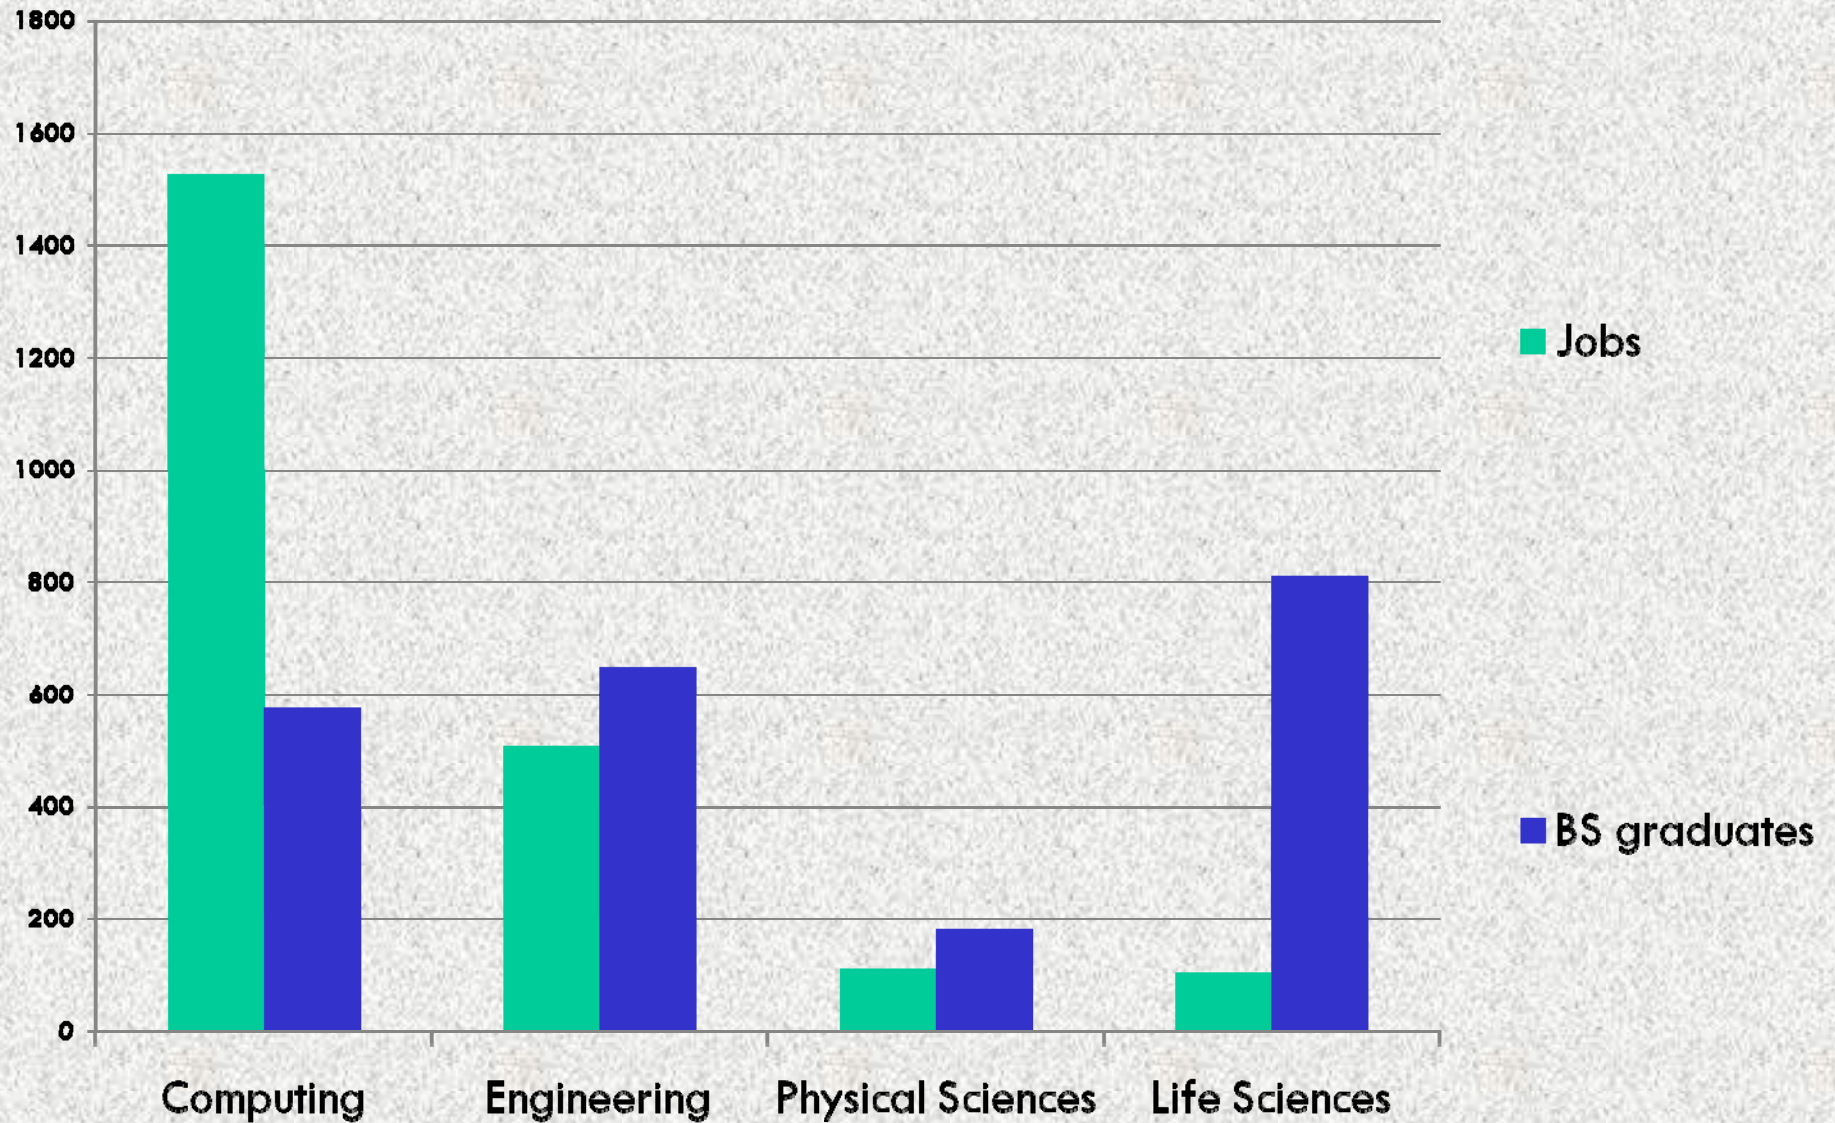

Overall Employment Projections 2006-2016 (numbers in 1000s)

Employment code and title	Employment		Change, 2006-2016		Total openings 2006-2016
	2006	2016	Number	Percent	
15-1000 Computer specialists (total)	3200	4006	807	25.2	1524
15-1011 Computer and information scientists, research	25	31	5	21.5	12
15-1021 Computer programmers	435	417	-18	-4.1	91
15-1031 Computer software engineers, applications	507	733	226	44.6	300
15-1032 Computer software engineers, systems	350	449	99	28.2	150
15-1041 Computer support specialists	552	624	71	12.9	242
15-1051 Computer systems analysts	504	650	146	29.0	280
15-1061 Database administrators	119	154	34	28.6	47
15-1071 Network and computer systems administrators	309	393	83	26.9	154
15-1081 Network systems and data communications analysts	262	402	140	53.4	193
15-1099 Computer specialists, all other	136	157	21	15.1	57
17-2000 Engineers	1512	1671	160	10.6	505
19-1000 Life scientists	258	292	33	12.8	103
19-2000 Physical scientists	267	309	42	15.7	109

Supply and Demand—New Degrees vs. Job Openings

(numbers in 1000s)